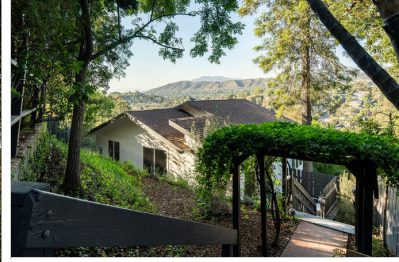

1321 WILDWOOD DR

EAGLE ROCK, CA 90041 | MLS #: AR26007402

$1,650,000 | 3 BEDS | 2 BATHROOMS | 2 CAR CARPORT | 1615 SQUARE FEET